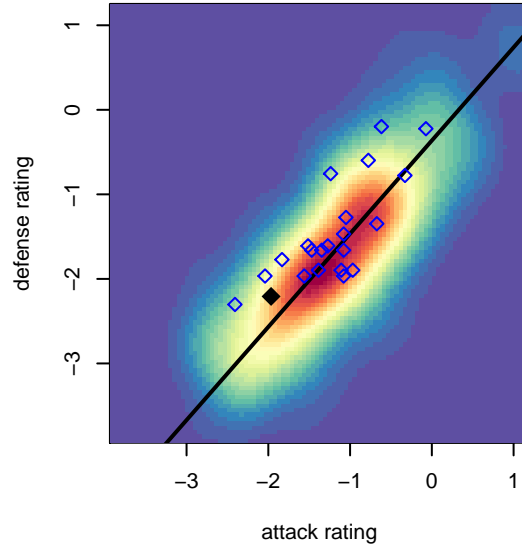

**attack and defense rating
relative to others at age
and all opponents in last 13 months**