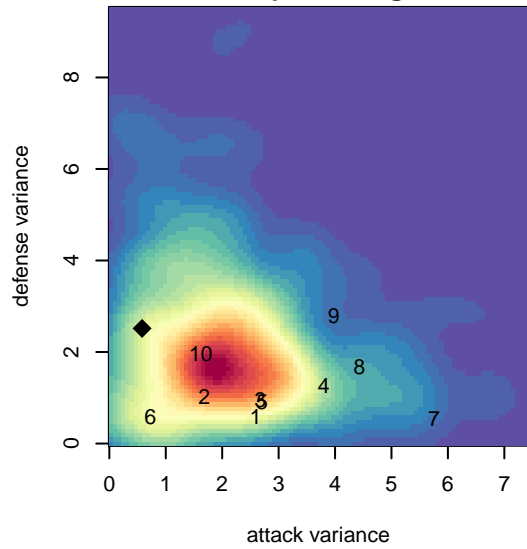

## RV Slammers White G03

Rainier Valley Slammers  
 Auburn, WA  
 G03 total strength=198  
 attack=0.14 defense=0.11  
 fall league = RCL G03 Div 4  
 spr league = Win RCL G03 Div 4

alt names used:  
 RVS G03 White  
 RVS White [G03]  
 RVS Slammers G03 White  
 RVS G03 White  
 RVS Slammers G03 White  
 RVS Slammers G03 White

Venues played:  
 2014 RVS Classic GU11  
 2014 Crossfire Select Cup GU11 Silver  
 2014 Labor Day Cup GU11  
 2014 RCL G03 Div 4  
 2014 Win RCL G03 Div 4  
 2014 WYS Presidents Cup G03 Division 3

**attack and defense variance (black dot)  
relative to other teams  
and top 10 in region**