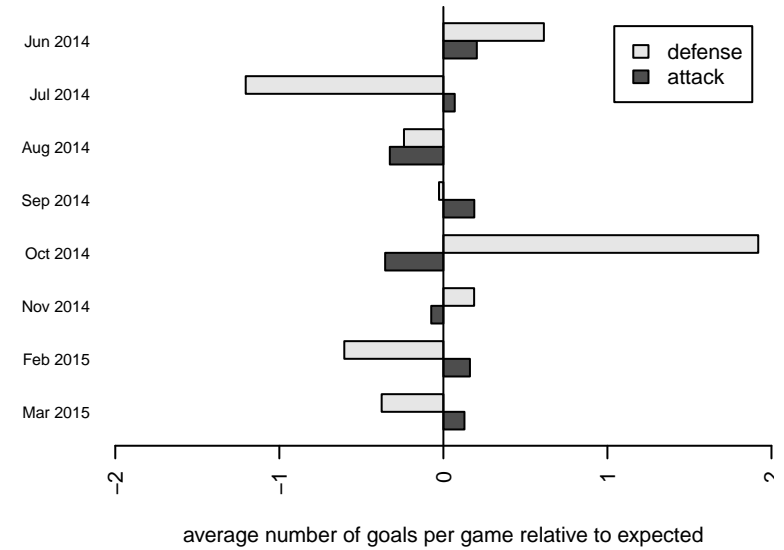

Performance relative to 13 month average