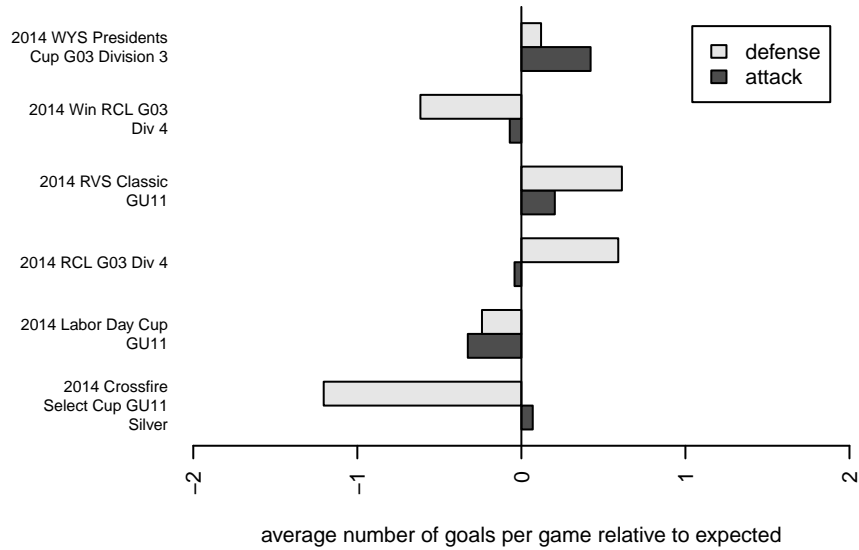

Performance relative to 13 month average