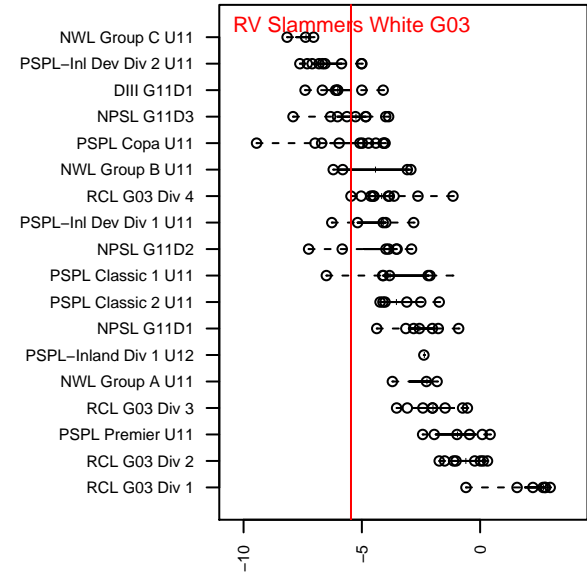

**attack and defense rating
relative to others at age
and all opponents in last 13 months**