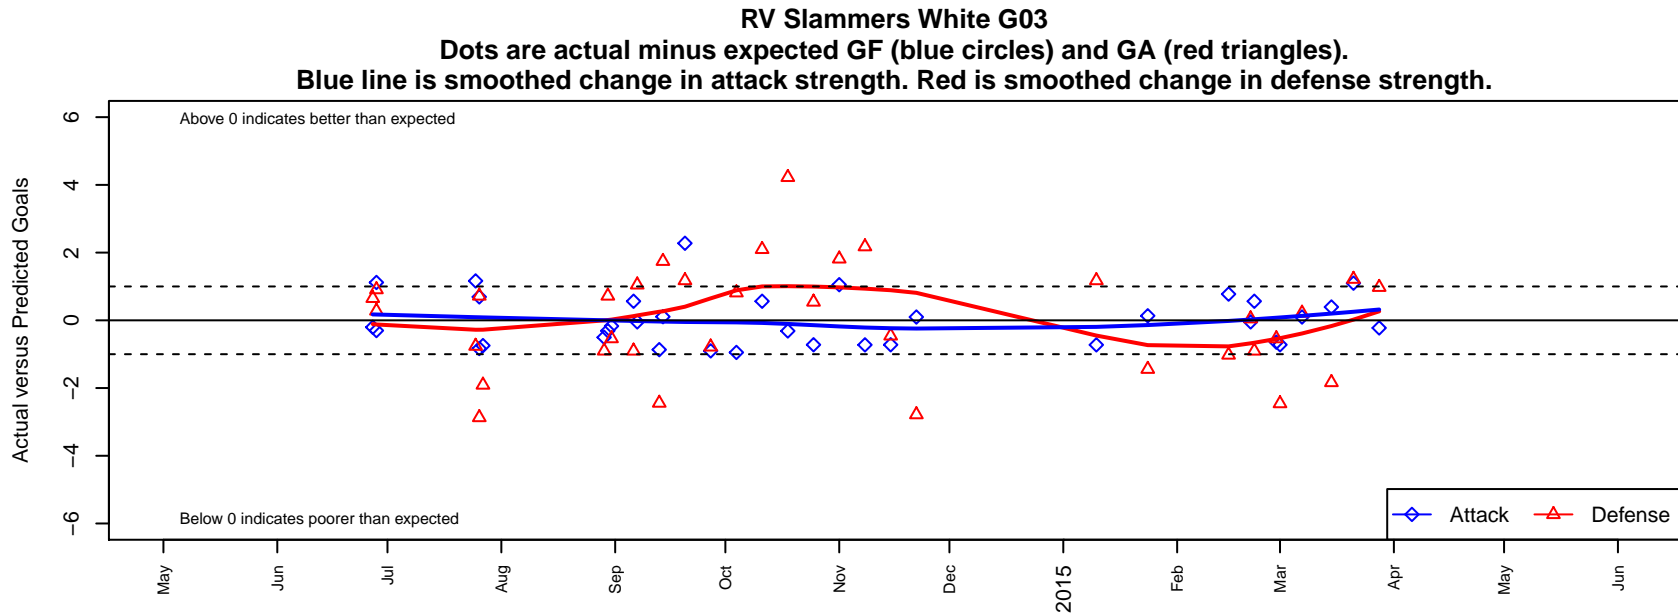

## RV Slammers White G03

Rainier Valley Slammers  
 Auburn, WA  
 G03 total strength=198  
 attack=0.14 defense=0.11  
 fall league = RCL G03 Div 4  
 spr league = Win RCL G03 Div 4

alt names used:  
 RVS G03 White  
 RVS White [G03]  
 RVS Slammers G03 White  
 RVS G03 White  
 RVS Slammers G03 White  
 RVS Slammers G03 White

Venues played:  
 2014 RVS Classic GU11  
 2014 Crossfire Select Cup GU11 Silver  
 2014 Labor Day Cup GU11  
 2014 RCL G03 Div 4  
 2014 Win RCL G03 Div 4  
 2014 WYS Presidents Cup G03 Division 3

**attack and defense variance (black dot)  
relative to other teams  
and top 10 in region**